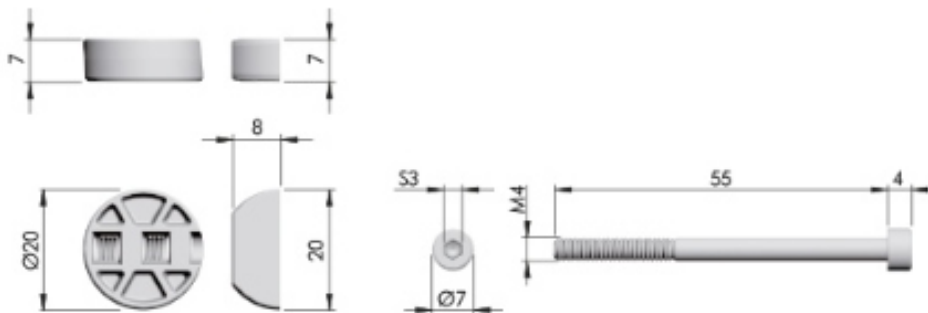

C010002522

Set w/ 2 K TOP worktop connectors (disassembled)

BOX QUANTITY: 100 PCS

TECHNICAL SHEETS

DRILLING PLAN

ALTERNATIVE DRILLING PLAN