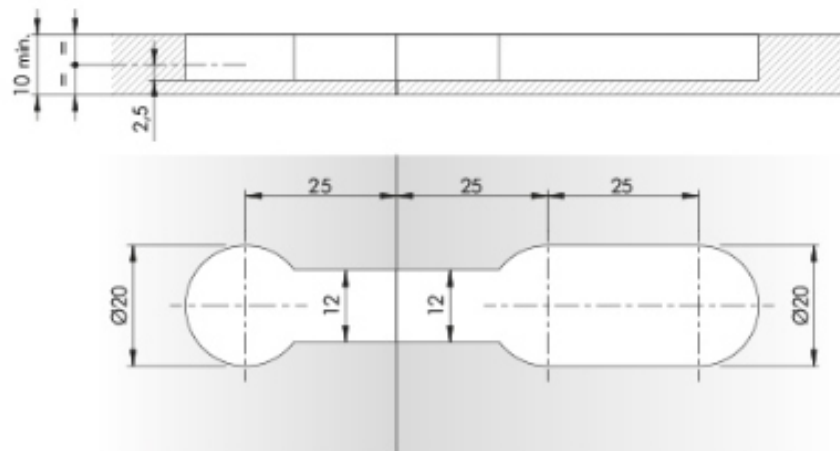

C010002522

Set w/ 2 K TOP worktop connectors (disassembled)

BOX QUANTITY: 100 PCS

TECHNICAL SHEETS

DRILLING PLAN

ALTERNATIVE DRILLING PLAN